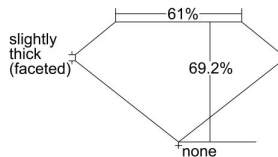

GIA®

FACSIMILE

GIA REPORT

7222396234

Verify this report at gia.edu

GIA DIAMOND DOSSIER®

April 20, 2016
GIA Report Number 7222396234
Shape and Cutting Style ..... Cushion Modified Brilliant
Measurements ..... 5.64 x 5.19 x 3.59 mm

GRADING RESULTS

Carat Weight ..... 0.82 carat
Color Grade ..... F
Clarity Grade VS2

ADDITIONAL GRADING INFORMATION

Polish ..... Excellent
Symmetry ..... Very Good
Fluorescence ..... None
Clarity Characteristics ..... Cloud, Crystal
Inscription(s): GIA 7222396234

PROPORTIONS

Profile not to actual proportions

GRADING SCALES

GIA COLOR SCALE		GIA CLARITY SCALE			
COLORLESS	D	VERY VERY SLIGHTLY INCLUDED	FLAWLESS		
	E		INTERNALLY FLAWLESS		
	F	VERY SLIGHTLY INCLUDED	VVS₁		
	G		VVS₂		
	H		VS₁		
	NEAR COLORLESS	I	SLIGHTLY INCLUDED	VS₂	
		J		SI₁	
		FAINT	K	INCLUDED	SI₂
			L		I₁
			M		I₂
VERT LIGHT	N	LIGHT	I₃		
	O				
	P				
	Q				
	R