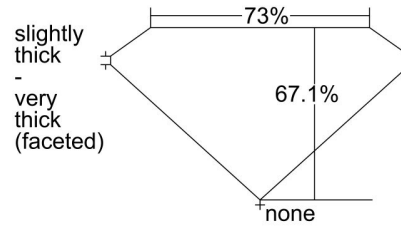

GIA NATURAL DIAMOND GRADING REPORT

July 05, 2018
GIA Report Number 6292706063
Shape and Cutting Style Cushion Modified Brilliant
Measurements 8.34 x 7.89 x 5.29 mm

GRADING RESULTS

Carat Weight 2.81 carat
Color Grade G
Clarity Grade VS2

ADDITIONAL GRADING INFORMATION

Polish Very Good
Symmetry Good
Fluorescence None

Inscription(s): GIA 6292706063

Comments: Clouds, pinpoints and surface graining are not shown.

PROPORTIONS

Profile not to actual proportions

CLARITY CHARACTERISTICS

KEY TO SYMBOLS*

- Feather
- Crystal
- Needle

* Red symbols denote internal characteristics (inclusions). Green or black symbols denote external characteristics (blemishes). Diagram is an approximate representation of the diamond, and symbols shown indicate type, position, and approximate size of clarity characteristics. All clarity characteristics may not be shown. Details of finish are not shown.