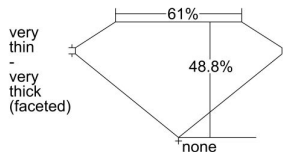

GIA®

FACSIMILE

GIA REPORT 6177299323

Verify this report at gia.edu

GIA DIAMOND DOSSIER®

August 31, 2015
GIA Report Number 6177299323
Shape and Cutting Style ..... Heart Brilliant
Measurements ..... 6.53 x 6.73 x 3.29 mm

GRADING RESULTS

Carat Weight ..... 0.79 carat
Color Grade ..... D
Clarity Grade SI2

ADDITIONAL GRADING INFORMATION

Polish ..... Good
Symmetry ..... Good
Fluorescence ..... Faint
Clarity Characteristics..... Feather, Crystal
Inscription(s): GIA 6177299323

PROPORTIONS

Profile not to actual proportions

GRADING SCALES

GIA COLOR SCALE		GIA CLARITY SCALE			
COLORLESS	D	VERY VERY SLIGHTLY INCLUDED	FLAWLESS		
	E		INTERNALLY FLAWLESS		
	F	VERY SLIGHTLY INCLUDED	VVS₁		
	G		VVS₂		
	H		VS₁		
	NEAR COLORLESS	I	SLIGHTLY INCLUDED	VS₂	
		J		SI₁	
		FAINT	K	INCLUDED	SI₂
			L		I₁
			M		I₂
VERT LIGHT	N	LIGHT	I₃		
	O				
	P				
	Q				
	R