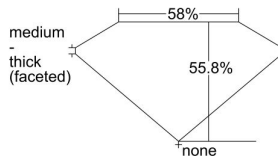

GIA®

FACSIMILE

GIA REPORT 5171381379

Verify this report at gia.edu

GIA DIAMOND DOSSIER®

November 12, 2015
GIA Report Number 5171381379
Shape and Cutting Style ..... Heart Brilliant
Measurements ..... 6.05 x 6.93 x 3.87 mm

GRADING RESULTS

Carat Weight ..... 0.93 carat
Color Grade ..... H
Clarity Grade VS1

ADDITIONAL GRADING INFORMATION

Polish ..... Excellent
Symmetry ..... Excellent
Fluorescence ..... None
Clarity Characteristics..... Cloud, Feather, Needle, Pinpoint
Inscription(s): GIA 5171381379

PROPORTIONS

Profile not to actual proportions

GRADING SCALES

GIA COLOR SCALE		GIA CLARITY SCALE			
COLORLESS	D	VERY VERY SLIGHTLY INCLUDED	FLAWLESS		
	E		INTERNALLY FLAWLESS		
	F	VERY SLIGHTLY INCLUDED	VVS₁		
	G		VVS₂		
	H		VS₁		
	NEAR COLORLESS	I	SLIGHTLY INCLUDED	VS₂	
		J		SI₁	
		FAINT	K	INCLUDED	SI₂
			L		I₁
			M		I₂
VERT LIGHT			N	INCLUDED	I₃
			O		
			P		
	Q				
LIGHT	R				
	S				
	T				
	U				
	V				
	Z