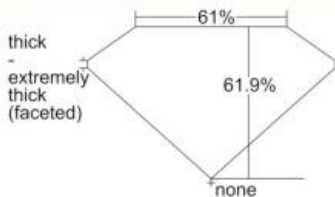

GIA®

FACSIMILE

GIA REPORT 7292810014

Verify this report at GIA.edu

GIA NATURAL DIAMOND DOSSIER®

July 14, 2018
GIA Report Number 7292810014
Shape and Cutting Style ..... Heart Brilliant
Measurements ..... 4.70 x 5.83 x 3.60 mm

GRADING RESULTS

Carat Weight ..... 0.61 carat
Color Grade ..... D
Clarity Grade VVS1

ADDITIONAL GRADING INFORMATION

Polish ..... Excellent
Symmetry ..... Good
Fluorescence ..... None
Clarity Characteristics ..... Needle, Pinpoint, Feather, Surface
Graining

Inscription(s): GIA 7292810014

PROPORTIONS

Profile not to actual proportions

GRADING SCALES

GIA COLOR SCALE		GIA CLARITY SCALE	
COLORLESS	D	NEARLY FLAWLESS	FLAWLESS
	E		FLAWLESS
	F		FLAWLESS
	G		FLAWLESS
	H		FLAWLESS
	I		VVS₁
	J		VVS₂
	K		VVS₂
	L		VS₁
	M		VS₂
VERY LIGHT	N	SLIGHTLY INCLUDED	SI₁
	O		SI₂
	P		I₁
	Q		I₂
LIGHT	R	INCLUDED	I₃
	S		
	T		
	U		
	V		
	W		
	X		
	Y		
	Z