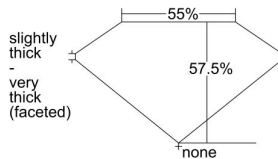

GIA®

FACSIMILE

GIA REPORT 1198341732

Verify this report at gia.edu

GIA DIAMOND DOSSIER®

March 05, 2015
GIA Report Number 1198341732
Shape and Cutting Style ..... Heart Brilliant
Measurements ..... 5.72 x 6.71 x 3.86 mm

GRADING RESULTS

Carat Weight ..... 0.90 carat
Color Grade ..... H
Clarity Grade VS1

ADDITIONAL GRADING INFORMATION

Polish ..... Very Good
Symmetry ..... Excellent
Fluorescence ..... None
Clarity Characteristics ..... Cloud, Feather
Inscription(s): GIA 1198341732

PROPORTIONS

Profile not to actual proportions

GRADING SCALES

GIA COLOR SCALE		GIA CLARITY SCALE		
NEAR COLORLESS	D	VERY VERY SLIGHTLY INCLUDED	FLAWLESS	
	E		INTERNALLY FLAWLESS	
	F	VERY SLIGHTLY INCLUDED	VVS₁	
	G		VVS₂	
	H		VS₁	
	FAINT	I	SLIGHTLY INCLUDED	VS₂
		J		SI₁
		K	INCLUDED	SI₂
		L		I₁
		M		I₂
VERT LIGHT		N	INCLUDED	I₃
		O		
	P			
	Q			
	R			
LIGHT	S			
	T			
	U			
	V			
	W			
	X			
Y				
Z