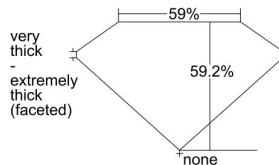

GIA®

FACSIMILE

GIA REPORT 2307880493

Verify this report at gia.edu

GIA NATURAL DIAMOND DOSSIER®

October 20, 2018
GIA Report Number 2307880493
Shape and Cutting Style ..... Heart Brilliant
Measurements ..... 3.94 x 4.90 x 2.90 mm

GRADING RESULTS

Carat Weight ..... 0.35 carat
Color Grade ..... G
Clarity Grade VVS2

ADDITIONAL GRADING INFORMATION

Polish ..... Excellent
Symmetry ..... Good
Fluorescence ..... Medium Blue
Clarity Characteristics ..... Pinpoint
Inscription(s): GIA 2307880493

PROPORTIONS

Profile not to actual proportions

GRADING SCALES

GIA COLOR SCALE		GIA CLARITY SCALE		
COLORLESS	D	VERY VERY SLIGHTLY INCLUDED	FLAWLESS	
	E		INTERNALLY FLAWLESS	
	F		VVS₁	
	G		VVS₂	
	NEAR COLORLESS	H	VERY SLIGHTLY INCLUDED	VS₁
		I		VS₂
		J	SLIGHTLY INCLUDED	S₁
		K		S₂
	L	I₁		
	FAINT	M	INCLUDED	I₂
N		I₃		
O		NOT GRADED		
P				
Q				
R				
LIGHT	S			
	T			
	U			
	V			
	W			
	X			
	Y			
	Z