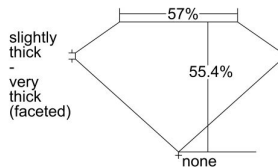

GIA®

FACSIMILE

GIA REPORT 1347135461

Verify this report at GIA.edu

GIA NATURAL DIAMOND DOSSIER®

November 19, 2019
GIA Report Number 1347135461
Shape and Cutting Style ..... Heart Brilliant
Measurements ..... 4.37 x 5.16 x 2.86 mm

GRADING RESULTS

Carat Weight ..... 0.39 carat
Color Grade ..... E
Clarity Grade VS2

ADDITIONAL GRADING INFORMATION

Polish ..... Excellent
Symmetry ..... Good
Fluorescence ..... None
Clarity Characteristics ..... Cloud, Needle
Inscription(s): GIA 1347135461

PROPORTIONS

Profile not to actual proportions

GRADING SCALES

GIA COLOR SCALE		GIA CLARITY SCALE		
COLORLESS	D	VERY VERY SLIGHTLY INCLUDED	FLAWLESS	
	E		INTERNALLY FLAWLESS	
	F		VVS₁	
	G		VVS₂	
	NEAR COLORLESS	H	VERY SLIGHTLY INCLUDED	VS₁
		I		VS₂
		J	SLIGHTLY INCLUDED	S₁
		K		S₂
	L	I₁		
	FAINT	M	INCLUDED	I₂
N		I₃		
O		NOT GRADED		
P				
Q				
R				
LIGHT	S			
	T			
	U			
	V			
	W			
	X			
	Y			
	Z