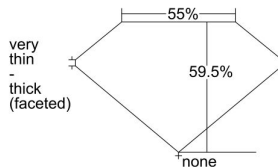

GIA®

FACSIMILE

GIA REPORT 5146370882

Verify this report at gia.edu

GIA DIAMOND DOSSIER®

July 21, 2016
GIA Report Number 5146370882
Shape and Cutting Style ..... Heart Brilliant
Measurements ..... 5.68 x 6.72 x 4.00 mm

GRADING RESULTS

Carat Weight ..... 0.96 carat
Color Grade ..... F
Clarity Grade VS1

ADDITIONAL GRADING INFORMATION

Polish ..... Excellent
Symmetry ..... Very Good
Fluorescence ..... None
Clarity Characteristics ..... Cloud, Feather
Inscription(s): GIA 5146370882

PROPORTIONS

Profile not to actual proportions

GRADING SCALES

GIA COLOR SCALE		GIA CLARITY SCALE		
COLORLESS	D	VERY VERY SLIGHTLY INCLUDED	FLAWLESS	
	E		INTERNALLY FLAWLESS	
	F		VVS₁	
	G		VVS₂	
	NEAR COLORLESS	H	VERY SLIGHTLY INCLUDED	VS₁
		I		VS₂
		J		SI₁
		K		SI₂
	FAINT	L	SLIGHTLY INCLUDED	I₁
		M		I₂
N		I₃		
O				
VERT LIGHT	P	INCLUDED		
	Q			
	R			
	S			
	T			
	U			
	V			
	W			
LIGHT	X			
	Y			
	Z