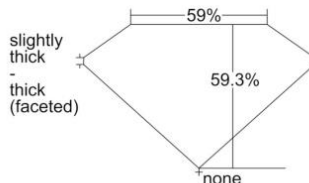

PROPORTIONS