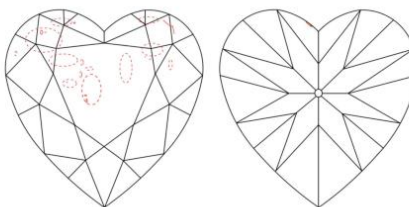

CLARITY CHARACTERISTICS

KEY TO SYMBOLS*

- Cloud
- Feather
- Knot
- Crystal
- Needle

GRADING SCALES

GIA COLOR SCALE		GIA CLARITY SCALE		
BEST	D	VERY GOOD	FLAWLESS	
	E		INTERNALLY FLAWLESS	
	F			VVS₁
	G		VVS₂	
	H		FAIR	VS₁
	I			VS₂
	J			SI₁
	K		GOOD	SI₂
	L			I₁
	M			I₂
N	I₃			
FAIR	O	POOR		
	P			
	Q			
	R			
BEST	S			
	T			
	U			
	V			
	W			
	X			
	Y			
	Z			

reportcheck.gia.edu