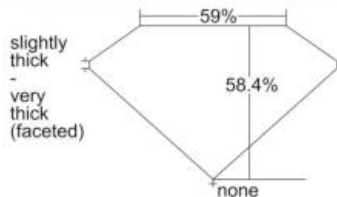

GIA®

FACSIMILE

GIA REPORT 2397663853

Verify this report at GIA.edu

GIA NATURAL DIAMOND DOSSIER®

July 27, 2021
GIA Report Number 2397663853
Shape and Cutting Style ..... Heart Brilliant
Measurements ..... 5.50 x 6.72 x 3.93 mm

GRADING RESULTS

Carat Weight ..... 0.90 carat
Color Grade ..... D
Clarity Grade SI1

ADDITIONAL GRADING INFORMATION

Polish ..... Excellent
Symmetry ..... Excellent
Fluorescence ..... Faint
Clarity Characteristics ..... Crystal
Inscription(s): GIA 2397663853

PROPORTIONS

Profile not to actual proportions

GRADING SCALES

GIA COLOR SCALE		GIA CLARITY SCALE			
COLORLESS	D	NEAR FLAWLESS	FLAWLESS		
	E		INTERNALLY FLAWLESS		
	F			VVS₁	
	G		VVS₂		
	SLIGHTLY INCLUDED		H	VERY SLIGHTLY INCLUDED	VS₁
			I		VS₂
			J		SI₁
	FAINT		K	SLIGHTLY INCLUDED	SI₂
			L		I₁
			M		INCLUDED
N		I₂			
O		I₃			
VERY LIGHT		P			
		Q			
	R				
	S				
	T				
	U				
LIGHT	V				
	W				
	X				
	Y				
Z