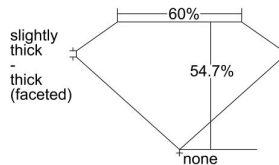

GIA®

FACSIMILE

GIA REPORT 1417252081

Verify this report at GIA.edu

GIA NATURAL DIAMOND DOSSIER®

November 18, 2021
GIA Report Number 1417252081
Shape and Cutting Style ..... Heart Brilliant
Measurements ..... 6.13 x 6.52 x 3.56 mm

GRADING RESULTS

Carat Weight ..... 0.80 carat
Color Grade ..... G
Clarity Grade ..... Internally Flawless

ADDITIONAL GRADING INFORMATION

Polish ..... Excellent
Symmetry ..... Very Good
Fluorescence ..... Faint
Clarity Characteristics..... Minor Details of Polish
Inscription(s): GIA 1417252081

PROPORTIONS

Profile not to actual proportions

GRADING SCALES

GIA COLOR SCALE		GIA CLARITY SCALE			
COLORLESS	D	VERY VERY SLIGHTLY INCLUDED	FLAWLESS		
	E		INTERNALLY FLAWLESS		
	F	VERY SLIGHTLY INCLUDED	VVS₁		
	G		VVS₂		
	H		VS₁		
	NEAR COLORLESS	I	SLIGHTLY INCLUDED	VS₂	
		J		SI₁	
		FAINT	K	INCLUDED	SI₂
			L		I₁
			M		I₂
VERT LIGHT	N	INCLUDED	I₃		
	O				
	P				
	Q				
	R				
LIGHT	S				
	T				
	U				
	V				
	W				
X					
Y					
Z