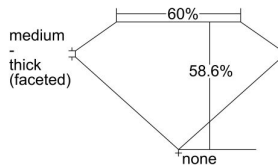

GIA®

FACSIMILE

GIA REPORT

7423617740

Verify this report at GIA.edu

GIA NATURAL DIAMOND DOSSIER®

March 10, 2022

GIA Report Number 7423617740

Shape and Cutting Style ..... Heart Brilliant

Measurements ..... 4.86 x 5.76 x 3.37 mm

GRADING RESULTS

Carat Weight ..... 0.53 carat

Color Grade ..... F

Clarity Grade VS1

ADDITIONAL GRADING INFORMATION

Polish ..... Very Good

Symmetry ..... Excellent

Fluorescence ..... None

Clarity Characteristics..... Crystal, Cloud, Feather

Inscription(s): GIA 7423617740

PROPORTIONS

Profile not to actual proportions

GRADING SCALES

GIA COLOR SCALE		GIA CLARITY SCALE			
COLORLESS	D	VERY VERY SLIGHTLY INCLUDED	FLAWLESS		
	E		INTERNALLY FLAWLESS		
	F	VERY SLIGHTLY INCLUDED	VVS₁		
	G		VVS₂		
	H		VS₁		
	NEAR COLORLESS	I	SLIGHTLY INCLUDED	VS₂	
		J		SI₁	
		FAINT	K	INCLUDED	SI₂
			L		I₁
			M		I₂
VERT LIGHT	N	LIGHT	I₃		
	O				
	P				
	Q				
	R