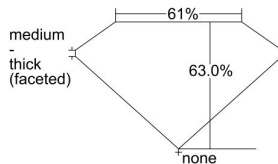

GIA®

FACSIMILE

GIA REPORT 5212811925

Verify this report at GIA.edu

GIA NATURAL DIAMOND DOSSIER®

June 25, 2021
GIA Report Number 5212811925
Shape and Cutting Style ..... Oval Brilliant
Measurements ..... 6.09 x 4.53 x 2.85 mm

GRADING RESULTS

Carat Weight ..... 0.51 carat
Color Grade I
Clarity Grade VS1

ADDITIONAL GRADING INFORMATION

Polish ..... Excellent
Symmetry ..... Very Good
Fluorescence ..... Medium Blue
Clarity Characteristics ..... Crystal, Cloud, Pinpoint
Inscription(s): GIA 5212811925

PROPORTIONS

Profile not to actual proportions

GRADING SCALES

GIA COLOR SCALE		GIA CLARITY SCALE	
COLORLESS	D	VERY VERY SLIGHTLY INCLUDED	FLAWLESS
	E		INTERNALLY FLAWLESS
	F		VVS₁
	G		VVS₂
	H		VS₁
	I		VS₂
	J		SI₁
	K		SI₂
	L		I₁
	M		I₂
NEAR COLORLESS	N	SLIGHTLY INCLUDED	I₃
	O		
	P		
	Q		
FAINT	R		
	S		
	T		
	U		
VERT LIGHT	V		
	W		
	X		
	Y		
LIGHT	Z