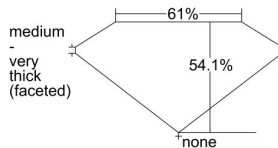

GIA®

FACSIMILE

GIA REPORT 2175233906

Verify this report at gia.edu

GIA DIAMOND DOSSIER®

July 13, 2015
GIA Report Number 2175233906
Shape and Cutting Style ..... Pear Brilliant
Measurements ..... 7.72 x 5.36 x 2.90 mm

GRADING RESULTS

Carat Weight ..... 0.74 carat
Color Grade ..... F
Clarity Grade VS1

ADDITIONAL GRADING INFORMATION

Polish ..... Good
Symmetry ..... Good
Fluorescence ..... None
Clarity Characteristics ..... Crystal, Pinpoint
Inscription(s): GIA 2175233906

PROPORTIONS

Profile not to actual proportions

GRADING SCALES

GIA COLOR SCALE		GIA CLARITY SCALE			
COLORLESS	D	VERY VERY SLIGHTLY INCLUDED	FLAWLESS		
	E		INTERNALLY FLAWLESS		
	F	VERY SLIGHTLY INCLUDED	VVS₁		
	G		VVS₂		
	H		VS₁		
	NEAR COLORLESS	I	SLIGHTLY INCLUDED	VS₂	
		J		SI₁	
		FAINT	K	INCLUDED	SI₂
			L		I₁
			M		I₂
VERT LIGHT			N	INCLUDED	I₃
			O		
			P		
	Q				
LIGHT	R				
	S				
	T				
	U				
	V				
	Z