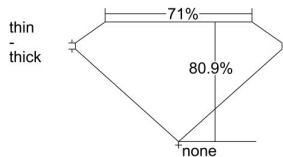

GIA®

FACSIMILE

GIA REPORT 2183422743

Verify this report at gia.edu

GIA DIAMOND DOSSIER®

May 19, 2017
GIA Report Number 2183422743
Shape and Cutting Style ..... Square Modified Brilliant
Measurements ..... 4.84 x 4.61 x 3.73 mm

GRADING RESULTS

Carat Weight ..... 0.70 carat
Color Grade ..... E
Clarity Grade VS2

ADDITIONAL GRADING INFORMATION

Polish ..... Good
Symmetry ..... Good
Fluorescence ..... None
Clarity Characteristics ..... Knot
Inscription(s): GIA 2183422743

PROPORTIONS

Profile not to actual proportions

GRADING SCALES

GIA COLOR SCALE		GIA CLARITY SCALE			
COLORLESS	D	VERY VERY SLIGHTLY INCLUDED	FLAWLESS		
	E		INTERNALLY FLAWLESS		
	F	VERY SLIGHTLY INCLUDED	VVS₁		
	G		VVS₂		
	H		VS₁		
	NEAR COLORLESS	I	SLIGHTLY INCLUDED	VS₂	
		J		SI₁	
		FAINT	K	INCLUDED	SI₂
			L		I₁
			M		I₂
VERT LIGHT			N	INCLUDED	I₃
			O		
			P		
	Q				
LIGHT	R				
	S				
	T				
	U				
	V				
	W				
	X				
	Y				
	Z