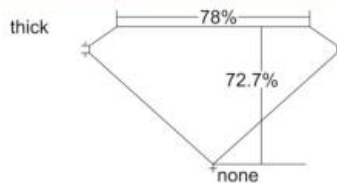

GIA®

FACSIMILE

GIA REPORT 2205390577

Verify this report at GIA.edu

GIA NATURAL DIAMOND DOSSIER®

June 20, 2019
GIA Report Number 2205390577
Shape and Cutting Style ..... **Square Modified Brilliant**
Measurements ..... 4.71 x 4.64 x 3.37 mm

GRADING RESULTS

Carat Weight ..... 0.60 carat
Color Grade ..... **F**
Clarity Grade **SI2**

ADDITIONAL GRADING INFORMATION

Polish ..... **Excellent**
Symmetry ..... **Very Good**
Fluorescence ..... **None**
Clarity Characteristics ..... **Crystal, Cloud**
Inscription(s): GIA 2205390577

PROPORTIONS

Profile not to actual proportions

GRADING SCALES

GIA COLOR SCALE		GIA CLARITY SCALE	
COLORLESS	D	NEARLY FLAWLESS	FLAWLESS
	E		FLAWLESS
	F		FLAWLESS
	G		FLAWLESS
	H		FLAWLESS
	I		FLAWLESS
	J		FLAWLESS
	K		FLAWLESS
	L		FLAWLESS
	M		FLAWLESS
Faint	N	SLIGHTLY INCLUDED	VVS₁
	O		VVS₂
	P		VS₁
	Q		VS₂
Very Light	R	SLIGHTLY INCLUDED	SI₁
	S		SI₂
	T		I₁
	U		I₂
Light	V	INCLUDED	I₃
	W		
	X		
	Y		
Z