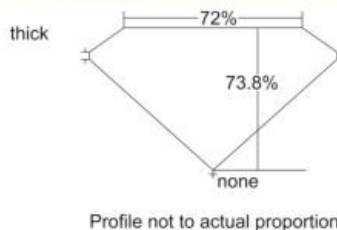

GIA®

FACSIMILE

GIA REPORT 2201307059

Verify this report at GIA.edu

GIA NATURAL DIAMOND DOSSIER®

May 16, 2019
GIA Report Number 2201307059
Shape and Cutting Style ..... **Square Modified Brilliant**
Measurements ..... 5.37 x 5.18 x 3.82 mm

GRADING RESULTS

Carat Weight ..... **0.91 carat**
Color Grade ..... **K**
Clarity Grade **VS1**

ADDITIONAL GRADING INFORMATION

Polish ..... **Excellent**
Symmetry ..... **Very Good**
Fluorescence ..... **Medium Blue**
Clarity Characteristics..... **Crystal, Cloud, Pinpoint**
Inscription(s): GIA 2201307059

PROPORTIONS

GRADING SCALES

GIA COLOR SCALE		GIA CLARITY SCALE	
COLORLESS	D	NEARLY FLAWLESS	FLAWLESS
	E		FLAWLESS
	F		FLAWLESS
	G		FLAWLESS
	H		FLAWLESS
	I		FLAWLESS
	J		FLAWLESS
	K		FLAWLESS
	L		FLAWLESS
	M		FLAWLESS
Faint	N	FLAWLESS	FLAWLESS
	O		FLAWLESS
	P		FLAWLESS
	Q		FLAWLESS
Very Light	R	FLAWLESS	FLAWLESS
	S		FLAWLESS
	T		FLAWLESS
	U		FLAWLESS
Light	V	FLAWLESS	FLAWLESS
	W		FLAWLESS
	X		FLAWLESS
	Y		FLAWLESS
Z	FLAWLESS	FLAWLESS	FLAWLESS