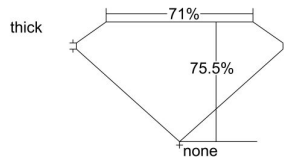

GIA®

FACSIMILE

GIA REPORT 2203556973

Verify this report at GIA.edu

GIA NATURAL DIAMOND DOSSIER®

August 30, 2019
GIA Report Number 2203556973
Shape and Cutting Style ..... **Square Modified Brilliant**
Measurements ..... **5.23 x 5.22 x 3.94 mm**

GRADING RESULTS

Carat Weight ..... **0.94 carat**
Color Grade ..... **K**
Clarity Grade **VVS2**

ADDITIONAL GRADING INFORMATION

Polish ..... **Excellent**
Symmetry ..... **Very Good**
Fluorescence ..... **Strong Blue**
Clarity Characteristics..... **Cloud, Pinpoint**
Inscription(s): GIA 2203556973

PROPORTIONS

Profile not to actual proportions

GRADING SCALES

GIA COLOR SCALE		GIA CLARITY SCALE			
COLORLESS	D	VERY VERY SLIGHTLY INCLUDED	FLAWLESS		
	E		INTERNALLY FLAWLESS		
	F	VERY SLIGHTLY INCLUDED	VVS₁		
	G		VVS₂		
	H		VS₁		
	NEAR COLORLESS	I	SLIGHTLY INCLUDED	VS₂	
		J		SI₁	
		FAINT	K	INCLUDED	SI₂
			L		I₁
			M		I₂
N			I₃		
VERT LIGHT	O	INCLUDED			
	P				
	Q				
	R				
	S				
	T				
LIGHT	U				
	V				
	W				
	X				
Y					
Z