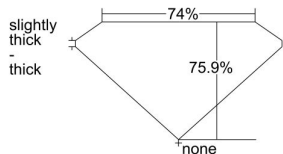

GIA®

FACSIMILE

GIA REPORT 6214193453

Verify this report at GIA.edu

GIA NATURAL DIAMOND DOSSIER®

October 10, 2020
GIA Report Number 6214193453
Shape and Cutting Style ..... Square Modified Brilliant
Measurements ..... 4.83 x 4.70 x 3.56 mm

GRADING RESULTS

Carat Weight ..... 0.70 carat
Color Grade ..... J
Clarity Grade VS1

ADDITIONAL GRADING INFORMATION

Polish ..... Very Good
Symmetry ..... Very Good
Fluorescence ..... None
Clarity Characteristics ..... Cloud, Pinpoint
Inscription(s): GIA 6214193453

PROPORTIONS

Profile not to actual proportions

GRADING SCALES

GIA COLOR SCALE		GIA CLARITY SCALE			
COLORLESS	D	VERY VERY SLIGHTLY INCLUDED	FLAWLESS		
	E		INTERNALLY FLAWLESS		
	F		VVS₁		
	NEAR COLORLESS	G	VERY SLIGHTLY INCLUDED	VVS₂	
		H		VS₁	
		FAINT	I	SLIGHTLY INCLUDED	VS₂
			J		SI₁
			K		SI₂
	VERT LIGHT	L	INCLUDED	I₁	
		M		I₂	
N		I₃			
O					
P					
Q					
R					
LIGHT	S				
	T				
	U				
	V				
	W				
	X				
	Y				
	Z