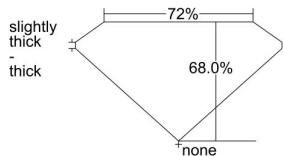

GIA®

FACSIMILE

GIA REPORT 6213828501

Verify this report at GIA.edu

GIA NATURAL DIAMOND DOSSIER®

June 29, 2021
GIA Report Number 6213828501
Shape and Cutting Style ..... Square Modified Brilliant
Measurements ..... 4.82 x 4.78 x 3.25 mm

GRADING RESULTS

Carat Weight ..... 0.62 carat
Color Grade I
Clarity Grade VS2

ADDITIONAL GRADING INFORMATION

Polish ..... Excellent
Symmetry ..... Very Good
Fluorescence ..... Faint
Clarity Characteristics..... Feather, Cloud, Indented Natural
Inscription(s): GIA 6213828501

PROPORTIONS

Profile not to actual proportions

GRADING SCALES

GIA COLOR SCALE		GIA CLARITY SCALE			
COLORLESS	D	VERY VERY SLIGHTLY INCLUDED	FLAWLESS		
	E		INTERNALLY FLAWLESS		
	F	VERY SLIGHTLY INCLUDED	VVS₁		
	G		VVS₂		
	H		VS₁		
	NEAR COLORLESS	I	SLIGHTLY INCLUDED	VS₂	
		J		SI₁	
		FAINT	K	INCLUDED	SI₂
			L		I₁
			M		I₂
VERT LIGHT	N	LIGHT	I₃		
	O				
	P				
	Q				
	R