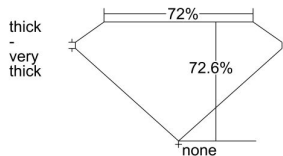

GIA®

FACSIMILE

GIA REPORT 1377137245

Verify this report at GIA.edu

GIA NATURAL DIAMOND DOSSIER®

January 04, 2021
GIA Report Number 1377137245
Shape and Cutting Style ..... Square Modified Brilliant
Measurements ..... 4.74 x 4.65 x 3.37 mm

GRADING RESULTS

Carat Weight ..... 0.65 carat
Color Grade I
Clarity Grade VS1

ADDITIONAL GRADING INFORMATION

Polish ..... Excellent
Symmetry ..... Very Good
Fluorescence ..... None
Clarity Characteristics..... Cloud, Crystal, Feather
Inscription(s): GIA 1377137245

PROPORTIONS

Profile not to actual proportions

GRADING SCALES

GIA COLOR SCALE		GIA CLARITY SCALE			
COLORLESS	D	VERY VERY SLIGHTLY INCLUDED	FLAWLESS		
	E		INTERNALLY FLAWLESS		
	F	VERY SLIGHTLY INCLUDED	VVS₁		
	G		VVS₂		
	H		VS₁		
	NEAR COLORLESS	I	VERY SLIGHTLY INCLUDED	VS₂	
		J		SI₁	
		FAINT	K	SLIGHTLY INCLUDED	SI₂
			L		I₁
			M		I₂
VERT LIGHT			N	INCLUDED	I₃
			O		
			P		
	Q				
LIGHT	R				
	S				
	T				
	U				
	V				
	Z