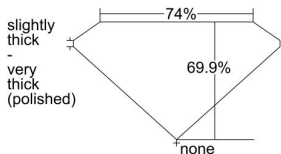

GIA®

FACSIMILE

GIA REPORT 2225264976

Verify this report at GIA.edu

GIA NATURAL DIAMOND DOSSIER®

November 09, 2022
GIA Report Number 2225264976
Shape and Cutting Style ..... Square Modified Brilliant
Measurements ..... 5.46 x 5.46 x 3.81 mm

GRADING RESULTS

Carat Weight ..... 0.98 carat
Color Grade I
Clarity Grade SI1

ADDITIONAL GRADING INFORMATION

Polish ..... Very Good
Symmetry ..... Good
Fluorescence ..... None
Clarity Characteristics ..... Crystal, Cloud, Knot
Inscription(s): GIA 2225264976

PROPORTIONS

Profile not to actual proportions

GRADING SCALES

GIA COLOR SCALE		GIA CLARITY SCALE			
COLORLESS	D	VERY VERY SLIGHTLY INCLUDED	FLAWLESS		
	E		INTERNALLY FLAWLESS		
	F		VVS₁		
	G		VVS₂		
	NEAR COLORLESS	H	VERY SLIGHTLY INCLUDED	VS₁	
		I		VS₂	
		FAINT	J	SLIGHTLY INCLUDED	SI₁
			K		SI₂
	L		INCLUDED		I₁
	M			I₂	
N	I₃				
VERT LIGHT	O				
	P				
	Q				
	R				
	LIGHT	S			
		T			
U					
V					
	W				
	X				
	Y				
	Z