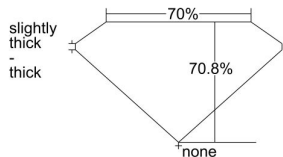

GIA®

FACSIMILE

GIA REPORT 5161699159

Verify this report at GIA.edu

GIA NATURAL DIAMOND DOSSIER®

January 09, 2020
GIA Report Number 5161699159
Shape and Cutting Style ..... Square Modified Brilliant
Measurements ..... 5.25 x 5.21 x 3.69 mm

GRADING RESULTS

Carat Weight ..... 0.90 carat
Color Grade I
Clarity Grade VS2

ADDITIONAL GRADING INFORMATION

Polish ..... Very Good
Symmetry ..... Good
Fluorescence ..... None
Clarity Characteristics ..... Crystal, Cloud
Inscription(s): GIA 5161699159

PROPORTIONS

Profile not to actual proportions

GRADING SCALES

GIA COLOR SCALE		GIA CLARITY SCALE			
COLORLESS	D	VERY VERY SLIGHTLY INCLUDED	FLAWLESS		
	E		INTERNALLY FLAWLESS		
	F		VVS₁		
	NEAR COLORLESS	G	VVS₂		
		H	VERY SLIGHTLY INCLUDED	VS₁	
		I		VS₂	
		FAINT	J	SLIGHTLY INCLUDED	SI₁
			K		SI₂
	L		INCLUDED		I₁
	M			I₂	
N	I₃				
VERT LIGHT	O				
	P				
	Q				
	R				
	LIGHT	S			
		T			
U					
V					
	W				
	X				
	Y				
	Z