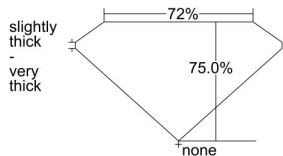

GIA®

FACSIMILE

GIA REPORT 6415017709

Verify this report at GIA.edu

GIA NATURAL DIAMOND DOSSIER®

October 27, 2021
GIA Report Number 6415017709
Shape and Cutting Style ..... Square Modified Brilliant
Measurements ..... 5.24 x 5.20 x 3.90 mm

GRADING RESULTS

Carat Weight ..... 0.90 carat
Color Grade ..... E
Clarity Grade SI2

ADDITIONAL GRADING INFORMATION

Polish ..... Excellent
Symmetry ..... Very Good
Fluorescence ..... Medium Blue
Clarity Characteristics ..... Crystal
Inscription(s): GIA 6415017709

PROPORTIONS

Profile not to actual proportions

GRADING SCALES

GIA COLOR SCALE		GIA CLARITY SCALE			
COLORLESS	D	VERY VERY SLIGHTLY INCLUDED	FLAWLESS		
	E		INTERNALLY FLAWLESS		
	F		VVS₁		
	NEAR COLORLESS	G	VERY SLIGHTLY INCLUDED	VVS₂	
		H		VS₁	
		FANT	I	SLIGHTLY INCLUDED	VS₂
			J		SI₁
	LIGHT	K	INCLUDED	SI₂	
		L		I₁	
		M		I₂	
VERY LIGHT		N	INCLUDED	I₃	
		O			
		P			
LIGHT		Q			
		R			
	S				
	T				
	U				
	V				
	W				
	X				
	Y				
	Z