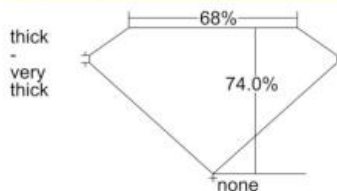

GIA®

FACSIMILE

GIA REPORT 6435292062

Verify this report at GIA.edu

GIA NATURAL DIAMOND DOSSIER®

May 04, 2022
GIA Report Number 6435292062
Shape and Cutting Style ..... Square Modified Brilliant
Measurements ..... 4.78 x 4.72 x 3.50 mm

GRADING RESULTS

Carat Weight ..... 0.70 carat
Color Grade ..... F
Clarity Grade VVS2

ADDITIONAL GRADING INFORMATION

Polish ..... Excellent
Symmetry ..... Good
Fluorescence ..... None
Clarity Characteristics ..... Cloud, Pinpoint, Feather
Inscription(s): GIA 6435292062

PROPORTIONS

Profile not to actual proportions

GRADING SCALES

GIA COLOR SCALE		GIA CLARITY SCALE			
COLORLESS	D	NEARLY FLAWLESS	FLAWLESS		
	E		INTERNALLY FLAWLESS		
	F			VVS₁	
	G		VVS₂		
	SLIGHTLY INCLUDED		H	VERY SLIGHTLY INCLUDED	VS₁
			I		VS₂
			J		SLIGHTLY INCLUDED
	FAINT		K	SI₁	
			L	SI₂	
	VERY LIGHT		M	LIGHT	I₁
N		I₂			
O		INCLUDED			
P			I₃		
Q					
R					
S					
T					
U					
V					
W					
X					
Y					
Z