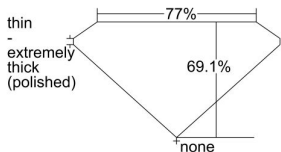

GIA®

FACSIMILE

GIA REPORT 1226718538

Verify this report at gia.edu

GIA NATURAL DIAMOND DOSSIER®

December 06, 2022
GIA Report Number 1226718538
Shape and Cutting Style ..... Square Modified Brilliant
Measurements ..... 5.03 x 4.95 x 3.42 mm

GRADING RESULTS

Carat Weight ..... 0.71 carat
Color Grade ..... D
Clarity Grade SI1

ADDITIONAL GRADING INFORMATION

Polish ..... Very Good
Symmetry ..... Good
Fluorescence ..... None
Clarity Characteristics ..... Feather
Inscription(s): GIA 1226718538

PROPORTIONS

Profile not to actual proportions

GRADING SCALES

GIA COLOR SCALE		GIA CLARITY SCALE			
COLORLESS	D	VERY VERY SLIGHTLY INCLUDED	FLAWLESS		
	E		INTERNALLY FLAWLESS		
	F	VERY SLIGHTLY INCLUDED	VVS₁		
	G		VVS₂		
	H		VS₁		
	NEAR COLORLESS	I	SLIGHTLY INCLUDED	VS₂	
		J		SI₁	
		FAINT	K	INCLUDED	SI₂
			L		I₁
			M		I₂
VERT LIGHT	N	INCLUDED	I₃		
	O				
	P				
	Q				
	R				
LIGHT	S				
	T				
	U				
	V				
	W				
	X				
	Y				
	Z