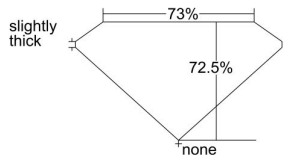

GIA®

FACSIMILE

GIA REPORT 6422788149

Verify this report at GIA.edu

GIA NATURAL DIAMOND DOSSIER®

April 05, 2022
GIA Report Number **6422788149**
Shape and Cutting Style ..... **Square Modified Brilliant**
Measurements ..... **5.03 x 5.02 x 3.64 mm**

GRADING RESULTS

Carat Weight ..... **0.71 carat**
Color Grade ..... **F**
Clarity Grade **VS1**

ADDITIONAL GRADING INFORMATION

Polish ..... **Excellent**
Symmetry ..... **Very Good**
Fluorescence ..... **None**
Clarity Characteristics..... **Crystal, Pinpoint**
Inscription(s): **GIA 6422788149**

PROPORTIONS

Profile not to actual proportions

GRADING SCALES

GIA COLOR SCALE		GIA CLARITY SCALE			
COLORLESS	D	VERY VERY SLIGHTLY INCLUDED	FLAWLESS		
	E		INTERNALLY FLAWLESS		
	F	VERY SLIGHTLY INCLUDED	VVS₁		
	G		VVS₂		
	H		VS₁		
	NEAR COLORLESS	I	SLIGHTLY INCLUDED	VS₂	
		J		SI₁	
		FAINT	K	INCLUDED	SI₂
			L		I₁
			M		I₂
VERT LIGHT	N		INCLUDED	I₃	
	O				
	P				
	Q				
	R				
	S				
LIGHT	T				
	U				
	V				
	W				
	X				
Y					
Z