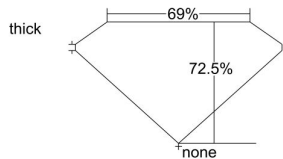

GIA®

FACSIMILE

GIA REPORT 2223203826

Verify this report at GIA.edu

GIA NATURAL DIAMOND DOSSIER®

December 27, 2021
GIA Report Number 2223203826
Shape and Cutting Style ..... Square Modified Brilliant
Measurements ..... 4.95 x 4.94 x 3.58 mm

GRADING RESULTS

Carat Weight ..... 0.77 carat
Color Grade I
Clarity Grade VS1

ADDITIONAL GRADING INFORMATION

Polish ..... Excellent
Symmetry ..... Very Good
Fluorescence ..... None
Clarity Characteristics..... Crystal, Cloud, Pinpoint
Inscription(s): GIA 2223203826

PROPORTIONS

Profile not to actual proportions

GRADING SCALES

GIA COLOR SCALE		GIA CLARITY SCALE			
COLORLESS	D	VERY VERY SLIGHTLY SLIGHTLY INCLUDED	FLAWLESS		
	E		INTERNALLY FLAWLESS		
	F	VERY SLIGHTLY INCLUDED	VVS₁		
	G		VVS₂		
	H		VS₁		
	NEAR COLORLESS	I	VERY SLIGHTLY INCLUDED	VS₂	
		J		SI₁	
		FAINT	K	SLIGHTLY INCLUDED	SI₂
			L		I₁
			M		I₂
VERT LIGHT	N	INCLUDED	I₃		
	O				
	P				
	Q				
	R				
LIGHT	S				
	T				
	U				
	V				
	W				
X					
Y					
Z