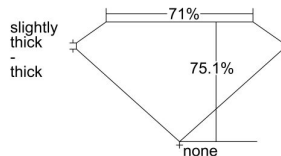

GIA®

FACSIMILE

GIA REPORT 5206998975

Verify this report at gia.edu

GIA DIAMOND DOSSIER®

November 04, 2015
GIA Report Number 5206998975
Shape and Cutting Style ..... Square Modified Brilliant
Measurements ..... 4.84 x 4.82 x 3.62 mm

GRADING RESULTS

Carat Weight ..... 0.72 carat
Color Grade ..... F
Clarity Grade VS2

ADDITIONAL GRADING INFORMATION

Polish ..... Excellent
Symmetry ..... Very Good
Fluorescence ..... None
Clarity Characteristics..... Crystal, Feather
Inscription(s): GIA 5206998975

PROPORTIONS

Profile not to actual proportions

GRADING SCALES

GIA COLOR SCALE		GIA CLARITY SCALE			
COLORLESS	D	VERY VERY SLIGHTLY INCLUDED	FLAWLESS		
	E		INTERNALLY FLAWLESS		
	F	VERY SLIGHTLY INCLUDED	VVS₁		
	G		VVS₂		
	H		VS₁		
	NEAR COLORLESS	I	SLIGHTLY INCLUDED	VS₂	
		J		SI₁	
		FAINT	K	INCLUDED	SI₂
			L		I₁
			M		I₂
VERT LIGHT	N	LIGHT	I₃		
	O				
	P				
	Q				
	R