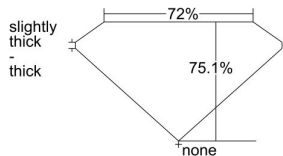

GIA®

FACSIMILE

GIA REPORT 1398092624

Verify this report at GIA.edu

GIA NATURAL DIAMOND DOSSIER®

June 16, 2021
GIA Report Number 1398092624
Shape and Cutting Style ..... Square Modified Brilliant
Measurements ..... 4.30 x 4.29 x 3.22 mm

GRADING RESULTS

Carat Weight ..... 0.50 carat
Color Grade ..... E
Clarity Grade VS1

ADDITIONAL GRADING INFORMATION

Polish ..... Excellent
Symmetry ..... Very Good
Fluorescence ..... None
Clarity Characteristics ..... Feather, Cloud, Pinpoint
Inscription(s): GIA 1398092624

PROPORTIONS

Profile not to actual proportions

GRADING SCALES

GIA COLOR SCALE		GIA CLARITY SCALE			
COLORLESS	D	VERY VERY SLIGHTLY INCLUDED	FLAWLESS		
	E		INTERNALLY FLAWLESS		
	F	VERY SLIGHTLY INCLUDED	VS₁		
	G		VS₂		
	H		VS₁		
	NEAR COLORLESS	I	SLIGHTLY INCLUDED	VS₂	
		J		SI₁	
		FAINT	K	INCLUDED	SI₂
			L		I₁
			M		I₂
VERY LIGHT	N	LIGHT	I₃		
	O				
	P				
	Q				
	R