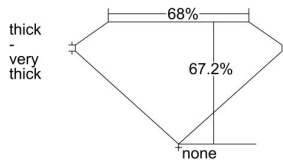

GIA®

FACSIMILE

GIA REPORT 1413804054

Verify this report at GIA.edu

GIA NATURAL DIAMOND DOSSIER®

December 28, 2021
GIA Report Number 1413804054
Shape and Cutting Style ..... Cut-Cornered Rectangular Modified Brilliant
Measurements ..... 5.20 x 4.11 x 2.76 mm

GRADING RESULTS

Carat Weight ..... 0.50 carat
Color Grade ..... F
Clarity Grade VS2

ADDITIONAL GRADING INFORMATION

Polish ..... Excellent
Symmetry ..... Excellent
Fluorescence ..... Faint
Clarity Characteristics ..... Feather
Inscription(s): GIA 1413804054

PROPORTIONS

Profile not to actual proportions

GRADING SCALES

GIA COLOR SCALE		GIA CLARITY SCALE	
COLORLESS	NEAR COLORLESS	VERY SLIGHTLY SIGHTLY INCLUDED	SIGHTLY INCLUDED
D	H	FLAWLESS	FLAWLESS
E	I	INTERNALLY FLAWLESS	FLAWLESS
F	J	VVS₁	FLAWLESS
G	K	VVS₂	FLAWLESS
H	L	VS₁	FLAWLESS
I	M	VS₂	FLAWLESS
J	N	SI₁	FLAWLESS
K	O	SI₂	FLAWLESS
L	P	I₁	FLAWLESS
M	Q	I₂	FLAWLESS
N	R	I₃	FLAWLESS
O	S		
P	T		
Q	U		
R	V		
S	W		
T	X		
U	Y		
V	Z