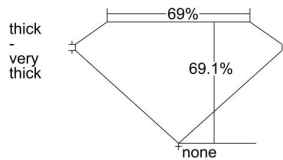

GIA®

FACSIMILE

GIA REPORT 6341163893

Verify this report at GIA.edu

GIA NATURAL DIAMOND DOSSIER®

November 26, 2019
GIA Report Number 6341163893
Shape and Cutting Style ..... **Cut-Cornered Rectangular Modified Brilliant**
Measurements ..... 5.94 x 4.86 x 3.36 mm

GRADING RESULTS

Carat Weight ..... 0.81 carat
Color Grade ..... J
Clarity Grade VVS1

ADDITIONAL GRADING INFORMATION

Polish ..... Excellent
Symmetry ..... Excellent
Fluorescence ..... None
Clarity Characteristics ..... **Internal Graining, Feather**
Inscription(s): GIA 6341163893

PROPORTIONS

Profile not to actual proportions

GRADING SCALES

GIA COLOR SCALE		GIA CLARITY SCALE	
COLORLESS	NEAR COLORLESS	VERY SLIGHTLY SLIGHTLY INCLUDED	SLIGHTLY INCLUDED
D	H	FLAWLESS	FLAWLESS
E	I	INTERNALLY FLAWLESS	FLAWLESS
F	J	VVS₁	FLAWLESS
G	K	VVS₂	FLAWLESS
H	L	VS₁	FLAWLESS
I	M	VS₂	FLAWLESS
J	N	SI₁	FLAWLESS
K	O	SI₂	FLAWLESS
L	P	I₁	FLAWLESS
M	Q	I₂	FLAWLESS
N	R	I₃	FLAWLESS
O	S		
P	T		
Q	U		
R	V		
S	W		
T	X		
U	Y		
V	Z