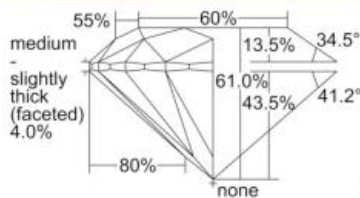

GIA®

FACSIMILE

GIA REPORT 7231622601

Verify this report at gia.edu

GIA DIAMOND DOSSIER®

September 01, 2016
GIA Report Number 7231622601
Shape and Cutting Style ..... Round Brilliant
Measurements ..... 4.01 - 4.03 x 2.45 mm

GRADING RESULTS

Carat Weight ..... 0.24 carat
Color Grade ..... F
Clarity Grade VS1
Cut Grade ..... Excellent

ADDITIONAL GRADING INFORMATION

Polish ..... Excellent
Symmetry ..... Excellent
Fluorescence ..... None
Clarity Characteristics ..... Crystal, Feather, Needle, Pinpoint
Inscription(s): GIA 7231622601

PROPORTIONS

Profile to actual proportions

GRADING SCALES

GIA COLOR SCALE	GIA CLARITY SCALE	GIA CUT SCALE	
D	FLAWLESS	EXCELLENT	
E	INTERNALLY FLAWLESS		
F			VVS₁
G	VVS₂		
H	VS₁	VERY GOOD	
I		VS₂	
J	VS₁	GOOD	
K			VS₂
L	SI₁	FAIR	
M			SI₂
N	I₁		
O			I₂
P	I₃	POOR	
Q			
R			
S			
T			
U			
V			
W			
X			
Y			
Z