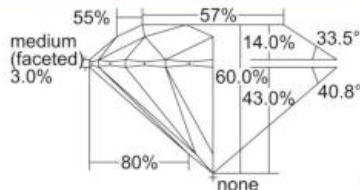

GIA®

FACSIMILE

GIA REPORT 6232582721

Verify this report at gia.edu

GIA DIAMOND DOSSIER®

September 01, 2016
GIA Report Number 6232582721
Shape and Cutting Style ..... Round Brilliant
Measurements ..... 5.29 - 5.31 x 3.18 mm

GRADING RESULTS

Carat Weight ..... 0.54 carat
Color Grade ..... H
Clarity Grade VS1
Cut Grade ..... Excellent

ADDITIONAL GRADING INFORMATION

Polish ..... Excellent
Symmetry ..... Excellent
Fluorescence ..... Faint
Clarity Characteristics ..... Crystal, Cloud, Needle
Inscription(s): GIA 6232582721

PROPORTIONS

Profile to actual proportions

GRADING SCALES

GIA COLOR SCALE	GIA CLARITY SCALE	GIA CUT SCALE
D	FLAWLESS	EXCELLENT
E	INTERNALLY FLAWLESS	
F		
G	VVS₁	VERY GOOD
H	VVS₂	
I	VS₁	GOOD
J	VS₂	
K	SI₁	FAIR
L	SI₂	
M	I₁	
N	I₂	POOR
P		
Q	I₃	
R		
S		
T		
U		
V		
W		
X		
Y		
Z