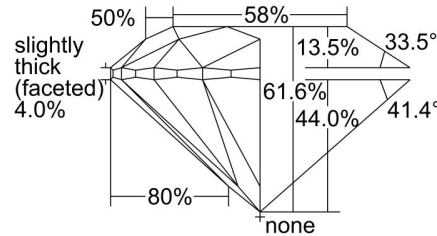

GIA DIAMOND GRADING REPORT

 January 25, 2017
 GIA Report Number 6245779956
 Shape and Cutting Style Round Brilliant
 Measurements 7.38 - 7.41 x 4.56 mm

GRADING RESULTS

 Carat Weight 1.53 carat
 Color Grade H
 Clarity Grade VS2
 Cut Grade Excellent

ADDITIONAL GRADING INFORMATION

 Polish Excellent
 Symmetry Excellent
 Fluorescence Faint
 Inscription(s): GIA 6245779956

Comments: Clarity grade is based on clouds that are not shown.

PROPORTIONS

Profile to actual proportions

CLARITY CHARACTERISTICS

KEY TO SYMBOLS*
 Feather

* Red symbols denote internal characteristics (inclusions). Green or black symbols denote external characteristics (blemishes). Diagram is an approximate representation of the diamond, and symbols shown indicate type, position, and approximate size of clarity characteristics. All clarity characteristics may not be shown. Details of finish are not shown.