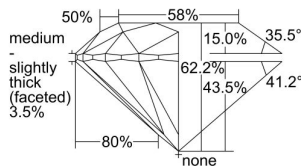

GIA®

FACSIMILE

GIA REPORT 7246869785

Verify this report at gia.edu

GIA DIAMOND DOSSIER®

February 10, 2017
GIA Report Number 7246869785
Shape and Cutting Style ..... Round Brilliant
Measurements ..... 4.70 - 4.73 x 2.93 mm

GRADING RESULTS

Carat Weight ..... 0.40 carat
Color Grade ..... G
Clarity Grade VS1
Cut Grade ..... Excellent

ADDITIONAL GRADING INFORMATION

Polish ..... Excellent
Symmetry ..... Very Good
Fluorescence ..... None
Clarity Characteristics ..... Feather, Pinpoint
Inscription(s): GIA 7246869785

PROPORTIONS

Profile to actual proportions

GRADING SCALES

GIA COLOR SCALE	GIA CLARITY SCALE	GIA CUT SCALE
COLOURLESS	FLAWLESS	EXCELLENT
D	INTERNALLY FLAWLESS	
E	VVS₁	VERY GOOD
F		
G	VVS₂	
H	VS₁	GOOD
I		
J	VS₂	
K	SI₁	FAIR
L		
M	SI₂	
N	I₁	POOR
O		
P	I₂	
Q	I₃	
R		
S		
T		
U		
V		
W		
X		
Y		
Z