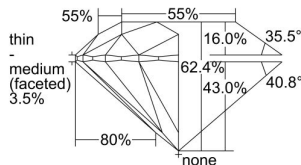

GIA®

FACSIMILE

GIA REPORT 2185915516

Verify this report at gia.edu

GIA DIAMOND DOSSIER®

December 06, 2017
GIA Report Number 2185915516
Shape and Cutting Style ..... Round Brilliant
Measurements ..... 4.50 - 4.53 x 2.82 mm

GRADING RESULTS

Carat Weight ..... 0.35 carat
Color Grade ..... H
Clarity Grade VVS2
Cut Grade ..... Excellent

ADDITIONAL GRADING INFORMATION

Polish ..... Excellent
Symmetry ..... Very Good
Fluorescence ..... None
Clarity Characteristics ..... Cloud, Surface Graining
Inscription(s): GIA 2185915516

PROPORTIONS

Profile to actual proportions