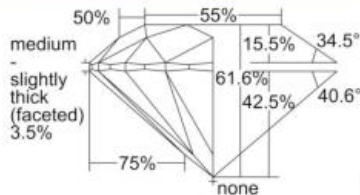

GIA®

FACSIMILE

GIA REPORT 2286363766

Verify this report at GIA.edu

GIA NATURAL DIAMOND DOSSIER®

March 08, 2018
GIA Report Number 2286363766
Shape and Cutting Style ..... Round Brilliant
Measurements ..... 4.06 - 4.08 x 2.51 mm

GRADING RESULTS

Carat Weight ..... 0.25 carat
Color Grade ..... H
Clarity Grade VS1
Cut Grade ..... Excellent

ADDITIONAL GRADING INFORMATION

Polish ..... Excellent
Symmetry ..... Excellent
Fluorescence ..... Faint
Clarity Characteristics ..... Crystal
Inscription(s): GIA 2286363766

PROPORTIONS

GRADING SCALES

GIA
COLOR
SCALE

Colorless	D
	E
	F
	G
	H
	I
	J
	K
Faint	L
	M
	N
Very Light	O
	P
	q
	R
	S
	T
Light	U
	V
	W
	X
	Y
	Z

GIA
CLARITY
SCALE

Internally Flawless	FLAWLESS
	INTERNALLY FLAWLESS
Very Slightly Included	VVS₁
	VVS₂
Slightly Included	VS₁
	VS₂
Substantially Included	SI₁
	SI₂
Included	I₁
	I₂
	I₃

GIA
CUT
SCALE

Excellent
Very Good
Good
Fair
Poor