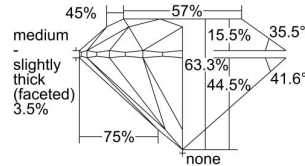

GIA®

FACSIMILE

GIA REPORT 3285864711

Verify this report at GIA.edu

GIA NATURAL DIAMOND DOSSIER®

April 25, 2018
GIA Report Number 3285864711
Shape and Cutting Style ..... Round Brilliant
Measurements ..... 4.26 - 4.28 x 2.70 mm

GRADING RESULTS

Carat Weight ..... 0.30 carat
Color Grade ..... K
Clarity Grade ..... Internally Flawless
Cut Grade ..... Excellent

ADDITIONAL GRADING INFORMATION

Polish ..... Excellent
Symmetry ..... Excellent
Fluorescence ..... None
Clarity Characteristics ..... Minor Details of Polish
Inscription(s): GIA 3285864711

PROPORTIONS

Profile to actual proportions