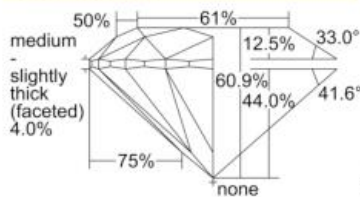

GIA®

FACSIMILE

GIA REPORT 5283306938

Verify this report at GIA.edu

GIA NATURAL DIAMOND DOSSIER®

March 05, 2018
GIA Report Number 5283306938
Shape and Cutting Style ..... Round Brilliant
Measurements ..... 3.93 - 3.96 x 2.40 mm

GRADING RESULTS

Carat Weight ..... 0.23 carat
Color Grade ..... F
Clarity Grade VS1
Cut Grade ..... Excellent

ADDITIONAL GRADING INFORMATION

Polish ..... Excellent
Symmetry ..... Excellent
Fluorescence ..... None
Clarity Characteristics ..... Cloud
Inscription(s): GIA 5283306938

PROPORTIONS

Profile to actual proportions

GRADING SCALES

GIA COLOR SCALE	GIA CLARITY SCALE	GIA CUT SCALE	
D	FLAWLESS	EXCELLENT	
E	INTERNALLY FLAWLESS		
F			VVS₁
G	VVS₂		
H	VS₁	VERY GOOD	
I		VS₂	
J	VS₁	GOOD	
K			VS₂
L	SI₁	FAIR	
M			SI₂
N	I₁		
O			I₂
P	I₃	POOR	
Q			
R			
S			
T			
U			
V			
W			
X			
Y			
Z