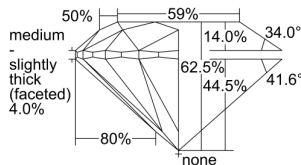

GIA®

FACSIMILE

GIA REPORT 7298109222

Verify this report at GIA.edu

GIA NATURAL DIAMOND DOSSIER®

May 23, 2018
GIA Report Number 7298109222
Shape and Cutting Style ..... Round Brilliant
Measurements ..... 4.68 - 4.71 x 2.94 mm

GRADING RESULTS

Carat Weight ..... 0.40 carat
Color Grade ..... E
Clarity Grade VS1
Cut Grade ..... Excellent

ADDITIONAL GRADING INFORMATION

Polish ..... Excellent
Symmetry ..... Excellent
Fluorescence ..... Faint
Clarity Characteristics ..... Crystal
Inscription(s): GIA 7298109222

PROPORTIONS

Profile to actual proportions

GRADING SCALES

GIA COLOR SCALE	GIA CLARITY SCALE	GIA CUT SCALE	
D	FLAWLESS	EXCELLENT	
E	INTERNALLY FLAWLESS		
F		VVS₁	VERY GOOD
G	VVS₂		
H	VS₁	GOOD	
I	VS₂		
J	SI₁	FAIR	
K	SI₂		
L	I₁	POOR	
M	I₂		
N	I₃		
O			
P			
Q			
R			
S			
T			
U			
V			
W			
X			
Y			
Z