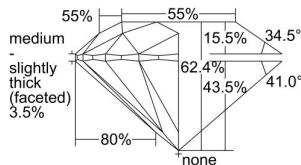

GIA®

FACSIMILE

GIA REPORT 6147652996

Verify this report at gia.edu

GIA DIAMOND DOSSIER®

September 16, 2015
GIA Report Number 6147652996
Shape and Cutting Style ..... Round Brilliant
Measurements ..... 5.05 - 5.08 x 3.16 mm

GRADING RESULTS

Carat Weight ..... 0.50 carat
Color Grade ..... E
Clarity Grade VS1
Cut Grade ..... Excellent

ADDITIONAL GRADING INFORMATION

Polish ..... Excellent
Symmetry ..... Very Good
Fluorescence ..... None
Clarity Characteristics ..... Feather, Cloud, Pinpoint
Inscription(s): GIA 6147652996

PROPORTIONS

Profile to actual proportions

GRADING SCALES

GIA COLOR SCALE

COLOURLESS	D
	E
	F
	G
	H
	I
NEAR COLOURLESS	J
	K
	L
Faint	M
	N
	O
	P
	R
	S
	T
	U
	V
	W
	X
	Y
Light	Z

GIA CLARITY SCALE

GIA CUT SCALE