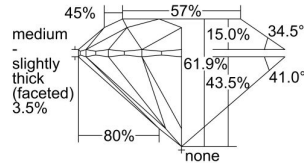

GIA®

FACSIMILE

GIA REPORT 7303431024

Verify this report at GIA.edu

GIA NATURAL DIAMOND DOSSIER®

September 14, 2018
GIA Report Number 7303431024
Shape and Cutting Style ..... Round Brilliant
Measurements ..... 5.26 - 5.30 x 3.27 mm

GRADING RESULTS

Carat Weight ..... 0.56 carat
Color Grade ..... G
Clarity Grade VVS1
Cut Grade ..... Excellent

ADDITIONAL GRADING INFORMATION

Polish ..... Excellent
Symmetry ..... Excellent
Fluorescence ..... None
Clarity Characteristics ..... Pinpoint
Inscription(s): GIA 7303431024

PROPORTIONS

Profile to actual proportions

GRADING SCALES

GIA COLOR SCALE	GIA CLARITY SCALE	GIA CUT SCALE	
D	FLAWLESS	EXCELLENT	
E	INTERNALLY FLAWLESS		
F		VVS₁	VERY GOOD
G	VVS₂		
H	VS₁	GOOD	
I	VS₂		
J	SI₁	FAIR	
K	SI₂		
L	I₁	POOR	
M	I₂		
N	I₃		
O			
P			
Q			
R			
S			
T			
U			
V			
W			
X			
Y			
Z