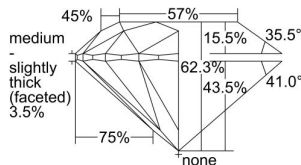

GIA®

FACSIMILE

GIA REPORT 6292538977

Verify this report at GIA.edu

GIA NATURAL DIAMOND DOSSIER®

June 22, 2018
GIA Report Number 6292538977
Shape and Cutting Style ..... Round Brilliant
Measurements ..... 3.96 - 4.00 x 2.48 mm

GRADING RESULTS

Carat Weight ..... 0.24 carat
Color Grade ..... D
Clarity Grade VS2
Cut Grade ..... Excellent

ADDITIONAL GRADING INFORMATION

Polish ..... Excellent
Symmetry ..... Excellent
Fluorescence ..... None
Clarity Characteristics ..... Crystal, Cloud
Inscription(s): GIA 6292538977

PROPORTIONS

Profile to actual proportions

GRADING SCALES

GIA COLOR SCALE

COLORESS	D
	E
	F
	G
	H
	I
	J
NEAR COLORESS	K
	L
Faint	M
	N
	O
	P
	Q
Very Light	R
	S
	T
	U
	V
	W
	X
	Y
Light	Z

GIA CLARITY SCALE

FLAWLESS	VERY VERY SLIGHTLY INCLUDED	VS₁	VS₂	VS₁	VS₂	SI₁	SI₂	I₁	I₂	I₃		
											FLAWLESS	INTERNALLY FLAWLESS

GIA CUT SCALE

EXCELLENT
VERY GOOD
GOOD
FAIR
POOR