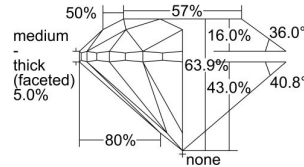

GIA®

FACSIMILE

GIA REPORT 1206505984

Verify this report at GIA.edu

GIA NATURAL DIAMOND DOSSIER®

August 08, 2019
GIA Report Number 1206505984
Shape and Cutting Style ..... Round Brilliant
Measurements ..... 4.20 - 4.23 x 2.69 mm

GRADING RESULTS

Carat Weight ..... 0.30 carat
Color Grade ..... D
Clarity Grade S11
Cut Grade ..... Very Good

ADDITIONAL GRADING INFORMATION

Polish ..... Excellent
Symmetry ..... Very Good
Fluorescence ..... None
Clarity Characteristics ..... Cloud, Crystal
Inscription(s): GIA 1206505984

PROPORTIONS

Profile to actual proportions

GRADING SCALES

GIA COLOR SCALE	GIA CLARITY SCALE	GIA CUT SCALE	
D	FLAWLESS	EXCELLENT	
E	INTERNALLY FLAWLESS		
F		VVS₁	VERY GOOD
G	VVS₂		
H	VS₁	GOOD	
I	VS₂		
J	S1₁	FAIR	
K	S1₂		
L	I₁	POOR	
M	I₂		
N	I₃		
O			
P			
Q			
R			
S			
T			
U			
V			
W			
X			
Y			
Z