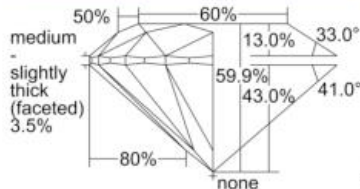

GIA®

FACSIMILE

GIA REPORT 1325991795

Verify this report at GIA.edu

GIA NATURAL DIAMOND DOSSIER®

June 07, 2019
GIA Report Number 1325991795
Shape and Cutting Style ..... Round Brilliant
Measurements ..... 4.06 - 4.08 x 2.44 mm

GRADING RESULTS

Carat Weight ..... 0.24 carat
Color Grade ..... F
Clarity Grade VS1
Cut Grade ..... Excellent

ADDITIONAL GRADING INFORMATION

Polish ..... Excellent
Symmetry ..... Excellent
Fluorescence ..... None
Clarity Characteristics ..... Crystal, Feather, Pinpoint, Cloud
Inscription(s): GIA 1325991795

PROPORTIONS

Profile to actual proportions