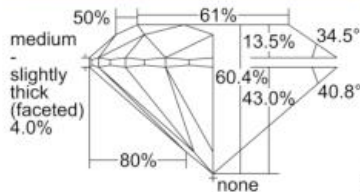

GIA®

FACSIMILE

GIA REPORT 5182922269

Verify this report at GIA.edu

GIA NATURAL DIAMOND DOSSIER®

August 10, 2020
GIA Report Number 5182922269
Shape and Cutting Style ..... Round Brilliant
Measurements ..... 6.38 - 6.43 x 3.87 mm

GRADING RESULTS

Carat Weight ..... 0.98 carat
Color Grade ..... D
Clarity Grade VS1
Cut Grade ..... Excellent

ADDITIONAL GRADING INFORMATION

Polish ..... Excellent
Symmetry ..... Excellent
Fluorescence ..... Faint
Clarity Characteristics ..... Crystal, Cloud, Needle
Inscription(s): GIA 5182922269

PROPORTIONS

Profile to actual proportions

GRADING SCALES

GIA COLOR SCALE	GIA CLARITY SCALE	GIA CUT SCALE
D	FLAWLESS	EXCELLENT
E	INTERNALLY FLAWLESS	
F		
G	VVS₁	
H	VVS₂	VERY GOOD
I	VS₁	GOOD
J		
K	VS₂	
L	SI₁	FAIR
M		
N	SI₂	
P	I₁	POOR
Q		
R		
S	I₂	
T		
U	I₃	
V		
W		
X		
Y		
Z