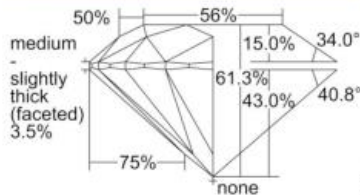

GIA®

FACSIMILE

GIA REPORT 2374352344

Verify this report at GIA.edu

GIA NATURAL DIAMOND DOSSIER®

January 23, 2021
GIA Report Number 2374352344
Shape and Cutting Style ..... Round Brilliant
Measurements ..... 3.99 - 4.01 x 2.45 mm

GRADING RESULTS

Carat Weight ..... 0.24 carat
Color Grade ..... F
Clarity Grade VS1
Cut Grade ..... Excellent

ADDITIONAL GRADING INFORMATION

Polish ..... Excellent
Symmetry ..... Excellent
Fluorescence ..... None
Clarity Characteristics ..... Feather, Pinpoint
Inscription(s): GIA 2374352344

PROPORTIONS

GRADING SCALES

GIA COLOR SCALE	GIA CLARITY SCALE	GIA CUT SCALE
D	FLAWLESS	EXCELLENT
E	INTERNALLY FLAWLESS	
F		
G	VVS₁	
H	VVS₂	VERY GOOD
I	VS₁	
J	VS₂	GOOD
K	SI₁	
L	SI₂	FAIR
M		
N	I₁	POOR
O		
P	I₂	
Q		
R	I₃	
S		
T		
U		
V		
W		
X		
Y		
Z