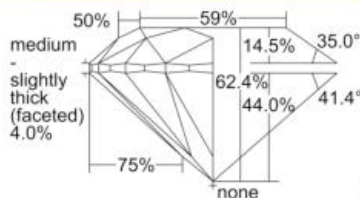

GIA®

FACSIMILE

GIA REPORT 1378239379

Verify this report at GIA.edu

GIA NATURAL DIAMOND DOSSIER®

January 11, 2021
GIA Report Number 1378239379
Shape and Cutting Style ..... Round Brilliant
Measurements ..... 4.07 - 4.09 x 2.55 mm

GRADING RESULTS

Carat Weight ..... 0.26 carat
Color Grade ..... D
Clarity Grade VS1
Cut Grade ..... Excellent

ADDITIONAL GRADING INFORMATION

Polish ..... Excellent
Symmetry ..... Excellent
Fluorescence ..... Faint
Clarity Characteristics ..... Crystal, Needle, Pinpoint
Inscription(s): GIA 1378239379

PROPORTIONS

Profile to actual proportions

GRADING SCALES

GIA
COLOR
SCALE

Colorless	D
	E
	F
	G
	H
	I
	J
	K
Faint	L
	M
	N
Very Light	O
	P
	Q
	R
	S
	T
Light	U
	V
	W
	X
	Y
	Z

GIA
CLARITY
SCALE

Internally Flawless	FLAWLESS
	INTERNALLY FLAWLESS
Very Slightly Included	VVS₁
	VVS₂
Slightly Included	VS₁
	VS₂
Substantially Included	SI₁
	SI₂
Included	I₁
	I₂
	I₃

GIA
CUT
SCALE

Excellent	EXCELLENT
	VERY GOOD
Good	GOOD
Fair	FAIR
Poor	POOR